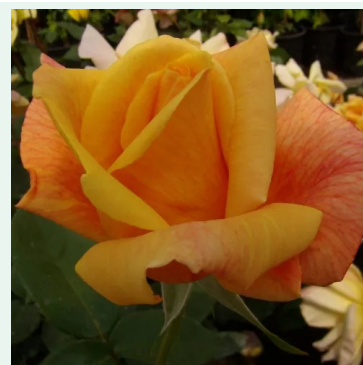

Rosa Sutter's Gold

žuta - penjačica, puzajuća ruža
380-420 cm
intenzivno mirisna ruža - aroma jabuke
O.L. "Ollie" Weeks